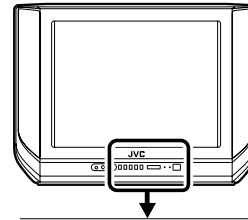

Locations

Locations of front panel buttons and lamps

<AV-14FT>

<AV-14AT>